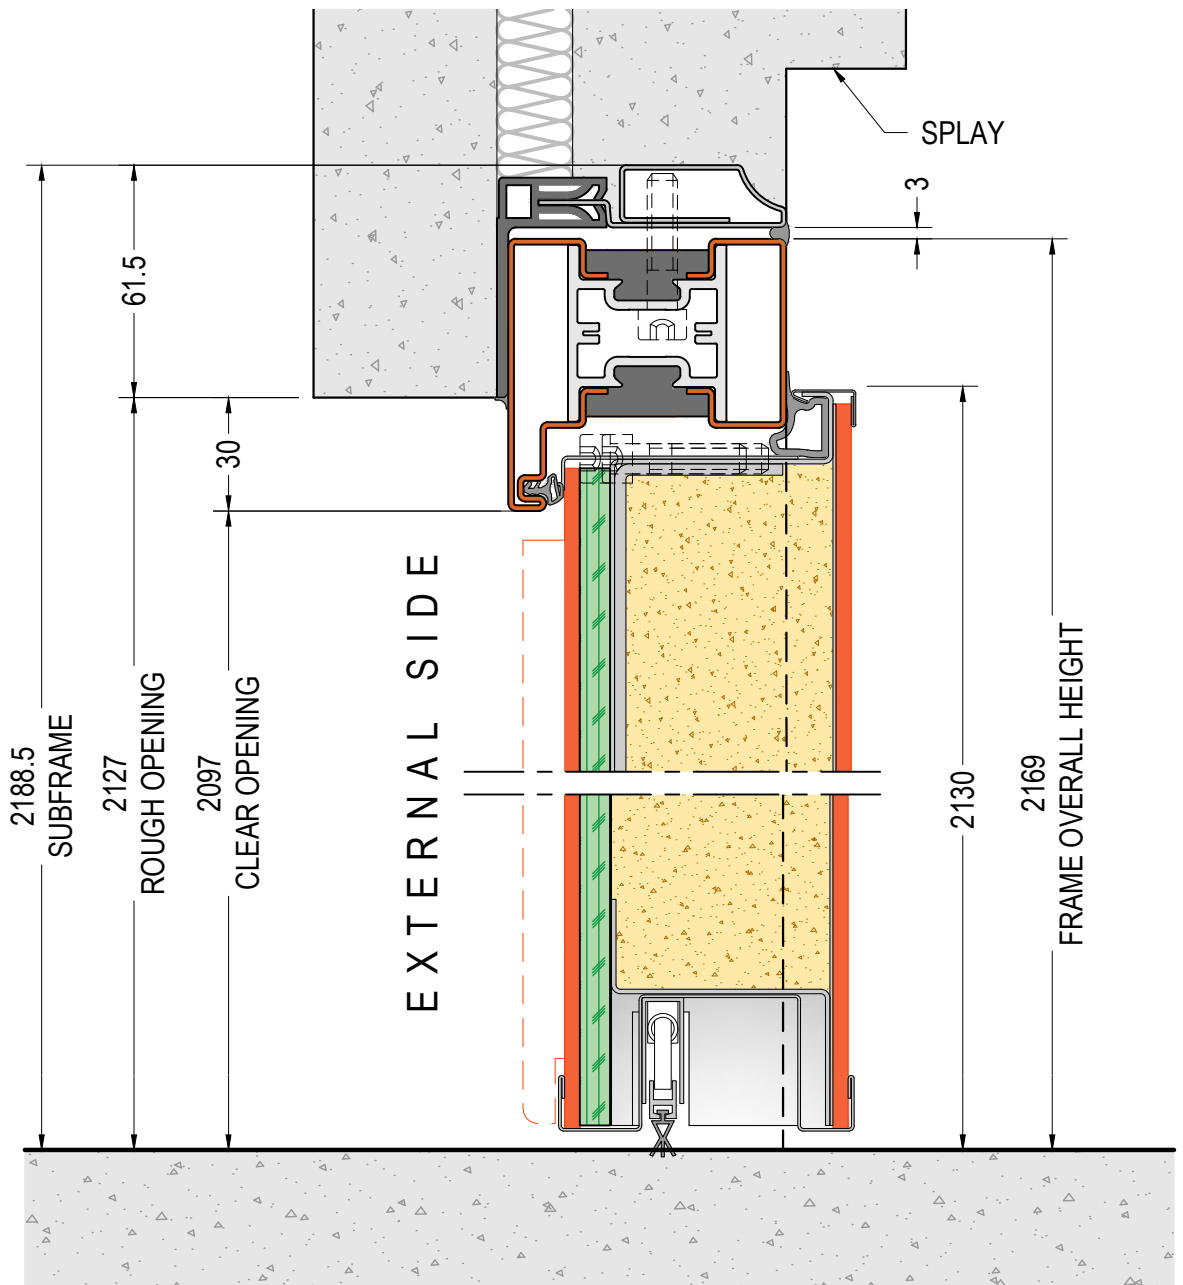

# **FRAMES and SUBFRAMES SECURITY DOORS**

**TECHNICAL DRAWINGS**  
rev. 2021.06.29

**DOOR HORIZONTAL SECTION  
MODEL "A"**  
ref. DOOR W=900

external side view

**PAINTED STEEL FRAME  
WITH THERMAL BREAK  
Solution 19**

external side view

**PAINTED STEEL FRAME  
WITH THERMAL BREAK  
Solution 19**

**23.2**

VERTICAL SECTION - scale 1:2

v 1.4

DI.BI. PORTE BLINDATE Srl - Fano (PU) ITALY - www.dibigroup.com

SICUREZZA & DESIGN

**PAINTED STEEL FRAME AND  
SUBFRAME WITH THERMAL  
BREAK – Soution 19 bis**

**23.3**

HORIZONTAL SECTION - scale 1:2

v 1.4

DI.BI. PORTE BLINDATE Srl - Fano (PU) ITALY - www.dibigroup.com

**DOOR VERTICAL SECTION  
MODEL "A"**  
ref. DOOR H=2100

**DOOR DIMENSIONS:**  
W=min.700 - max.2000  
H=min.2000 - max.2450

**DOOR VERTICAL SECTION  
MODEL "A"**  
ref. DOOR H=2100

**DOOR DIMENSIONS:**  
W=min.700 - max.2000  
H=min.2000 - max.2300

external side view

**PAINTED STEEL FRAME WITH  
THERMAL BREAK FLUSH  
WITH THE WALL – Sol. 18**