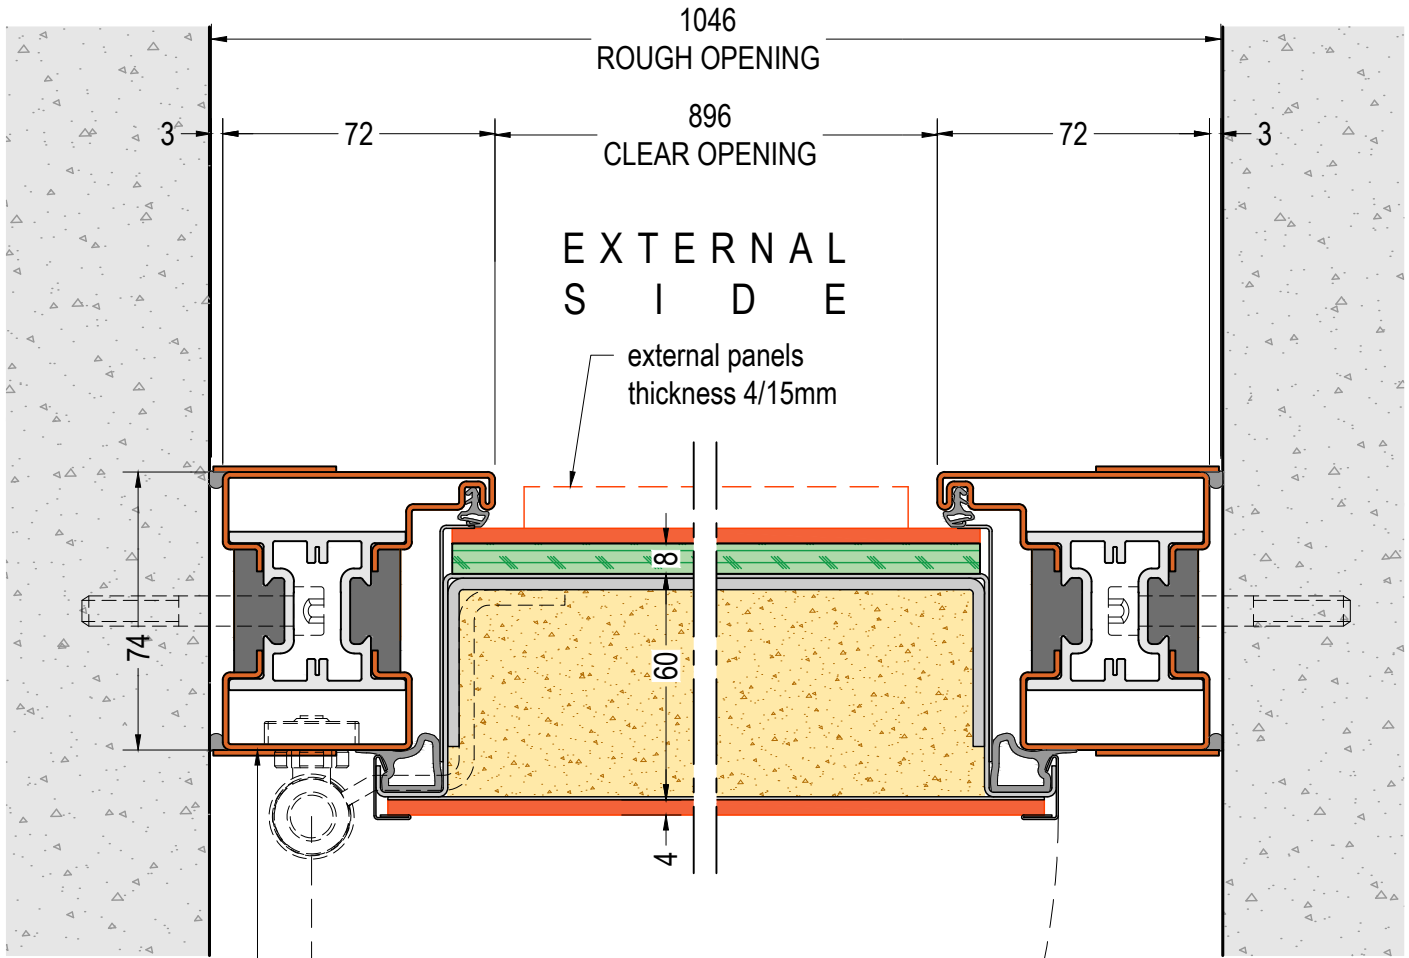

**DOOR HORIZONTAL SECTION
MODEL "A"**
ref. DOOR W=900