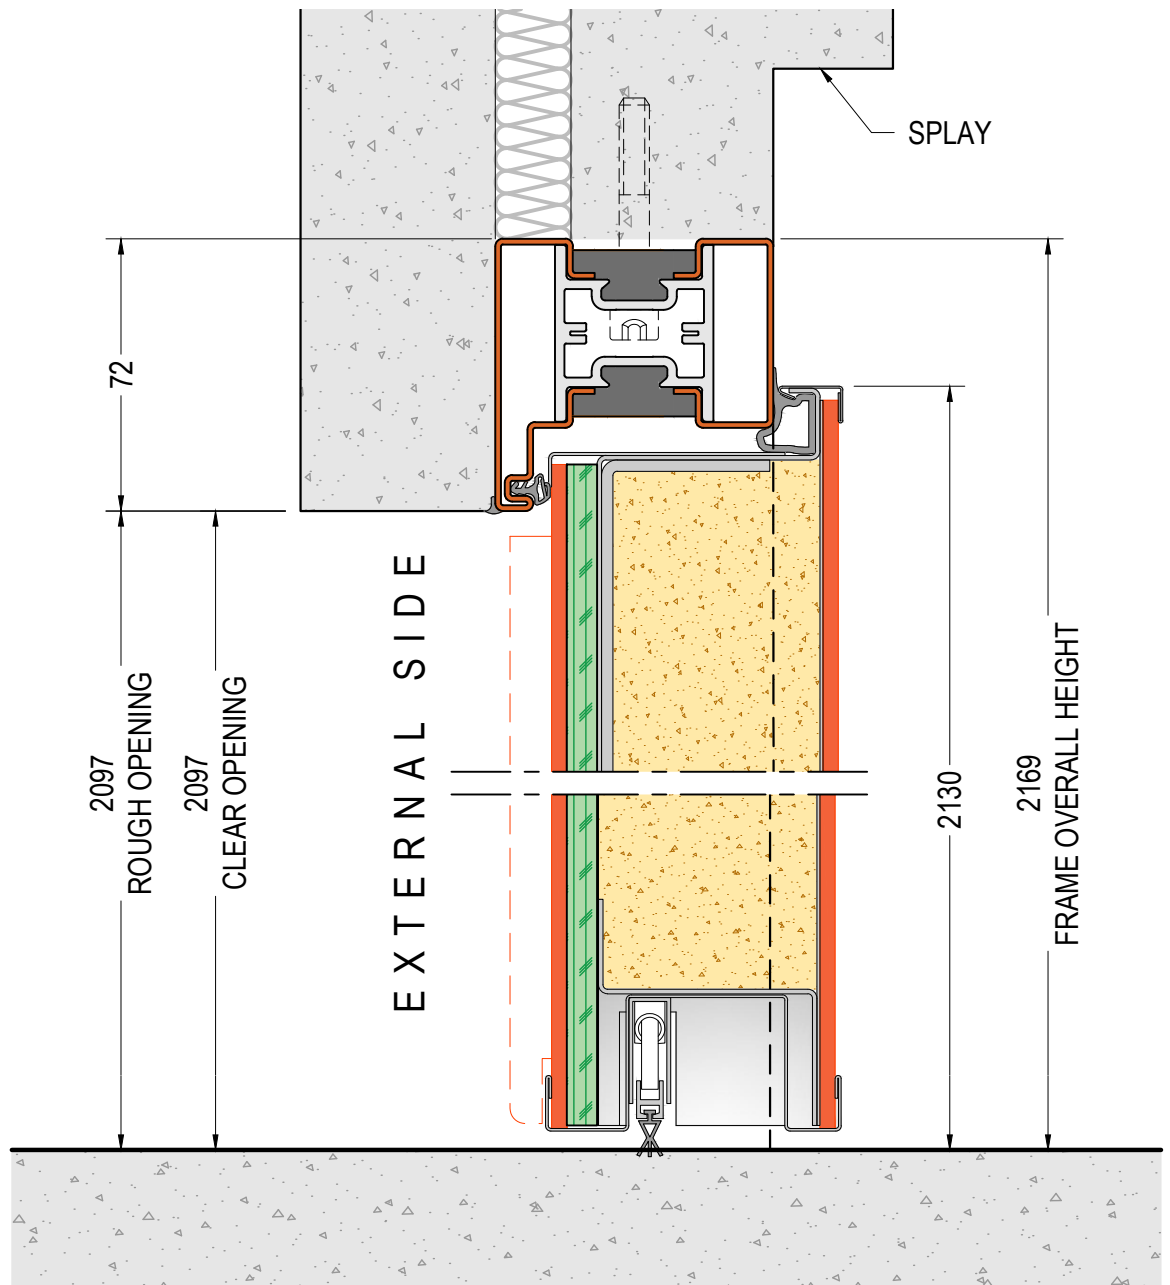

# **FRAMES and SUBFRAMES SECURITY DOORS**

**TECHNICAL DRAWINGS**  
rev. 2021.06.29

**DOOR HORIZONTAL SECTION  
MODEL "A"**  
ref. DOOR W=900

external side view

**PAINTED STEEL FRAME  
WITH THERMAL BREAK  
Solution 19**

**23.1**

HORIZONTAL SECTION - scale 1:2

v 1.4

DI.BI. PORTE BLINDATE Srl - Fano (PU) ITALY - [www.dibigroup.com](http://www.dibigroup.com)

**DOOR VERTICAL SECTION  
MODEL "A"**  
ref. DOOR H=2100

**DOOR DIMENSIONS:**  
W=min.700 - max.2000  
H=min.2000 - max.2450

**23.3**

HORIZONTAL SECTION - scale 1:2

v 1.4

DI.BI. PORTE BLINDATE Srl - Fano (PU) ITALY - www.dibigroup.com

**DOOR VERTICAL SECTION  
MODEL "A"**  
ref. DOOR H=2100

**DOOR DIMENSIONS:**  
W=min.700 - max.2000  
H=min.2000 - max.2450

**DOOR VERTICAL SECTION  
MODEL "A"**  
ref. DOOR H=2100

**DOOR DIMENSIONS:**  
W=min.700 - max.2000  
H=min.2000 - max.2300

external side view

**PAINTED STEEL FRAME WITH  
THERMAL BREAK FLUSH  
WITH THE WALL – Sol. 18**