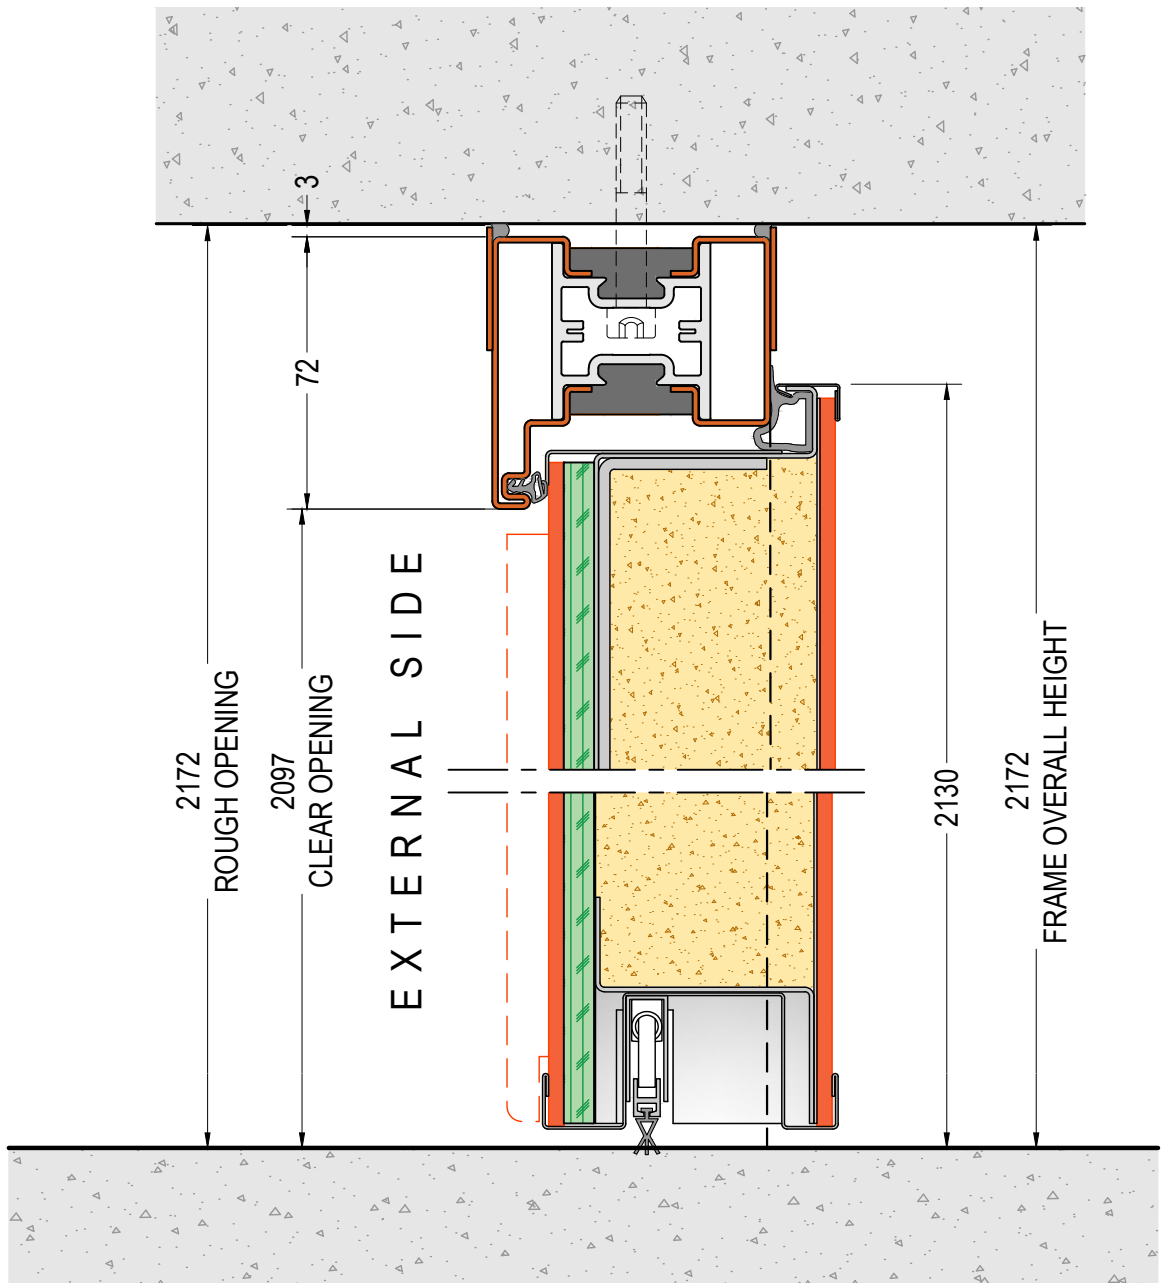

# **FRAMES and SUBFRAMES SECURITY DOORS**

**TECHNICAL DRAWINGS**  
rev. 2021.06.29

**DOOR HORIZONTAL SECTION  
MODEL "A"**  
ref. DOOR W=900

external side view

**PAINTED STEEL FRAME  
WITH THERMAL BREAK  
Solution 19**

**23.3**

HORIZONTAL SECTION - scale 1:2

v 1.4

DI.BI. PORTE BLINDATE Srl - Fano (PU) ITALY - www.dibigroup.com

**DOOR VERTICAL SECTION  
MODEL "A"**  
ref. DOOR H=2100

**DOOR DIMENSIONS:**  
W=min.700 - max.2000  
H=min.2000 - max.2450

external side view

**PAINTED STEEL FRAME WITH  
THERMAL BREAK FLUSH  
WITH THE WALL – Sol. 18**

**24.1**

HORIZONTAL SECTION - scale 1:2

v 1.4

DI.BI. PORTE BLINDATE Srl - Fano (PU) ITALY - [www.dibigroup.com](http://www.dibigroup.com)

**DOOR VERTICAL SECTION  
MODEL "A"**  
ref. DOOR H=2100

**DOOR DIMENSIONS:**  
W=min.700 - max.2000  
H=min.2000 - max.2300

external side view

**PAINTED STEEL FRAME WITH  
THERMAL BREAK FLUSH  
WITH THE WALL – Sol. 18**