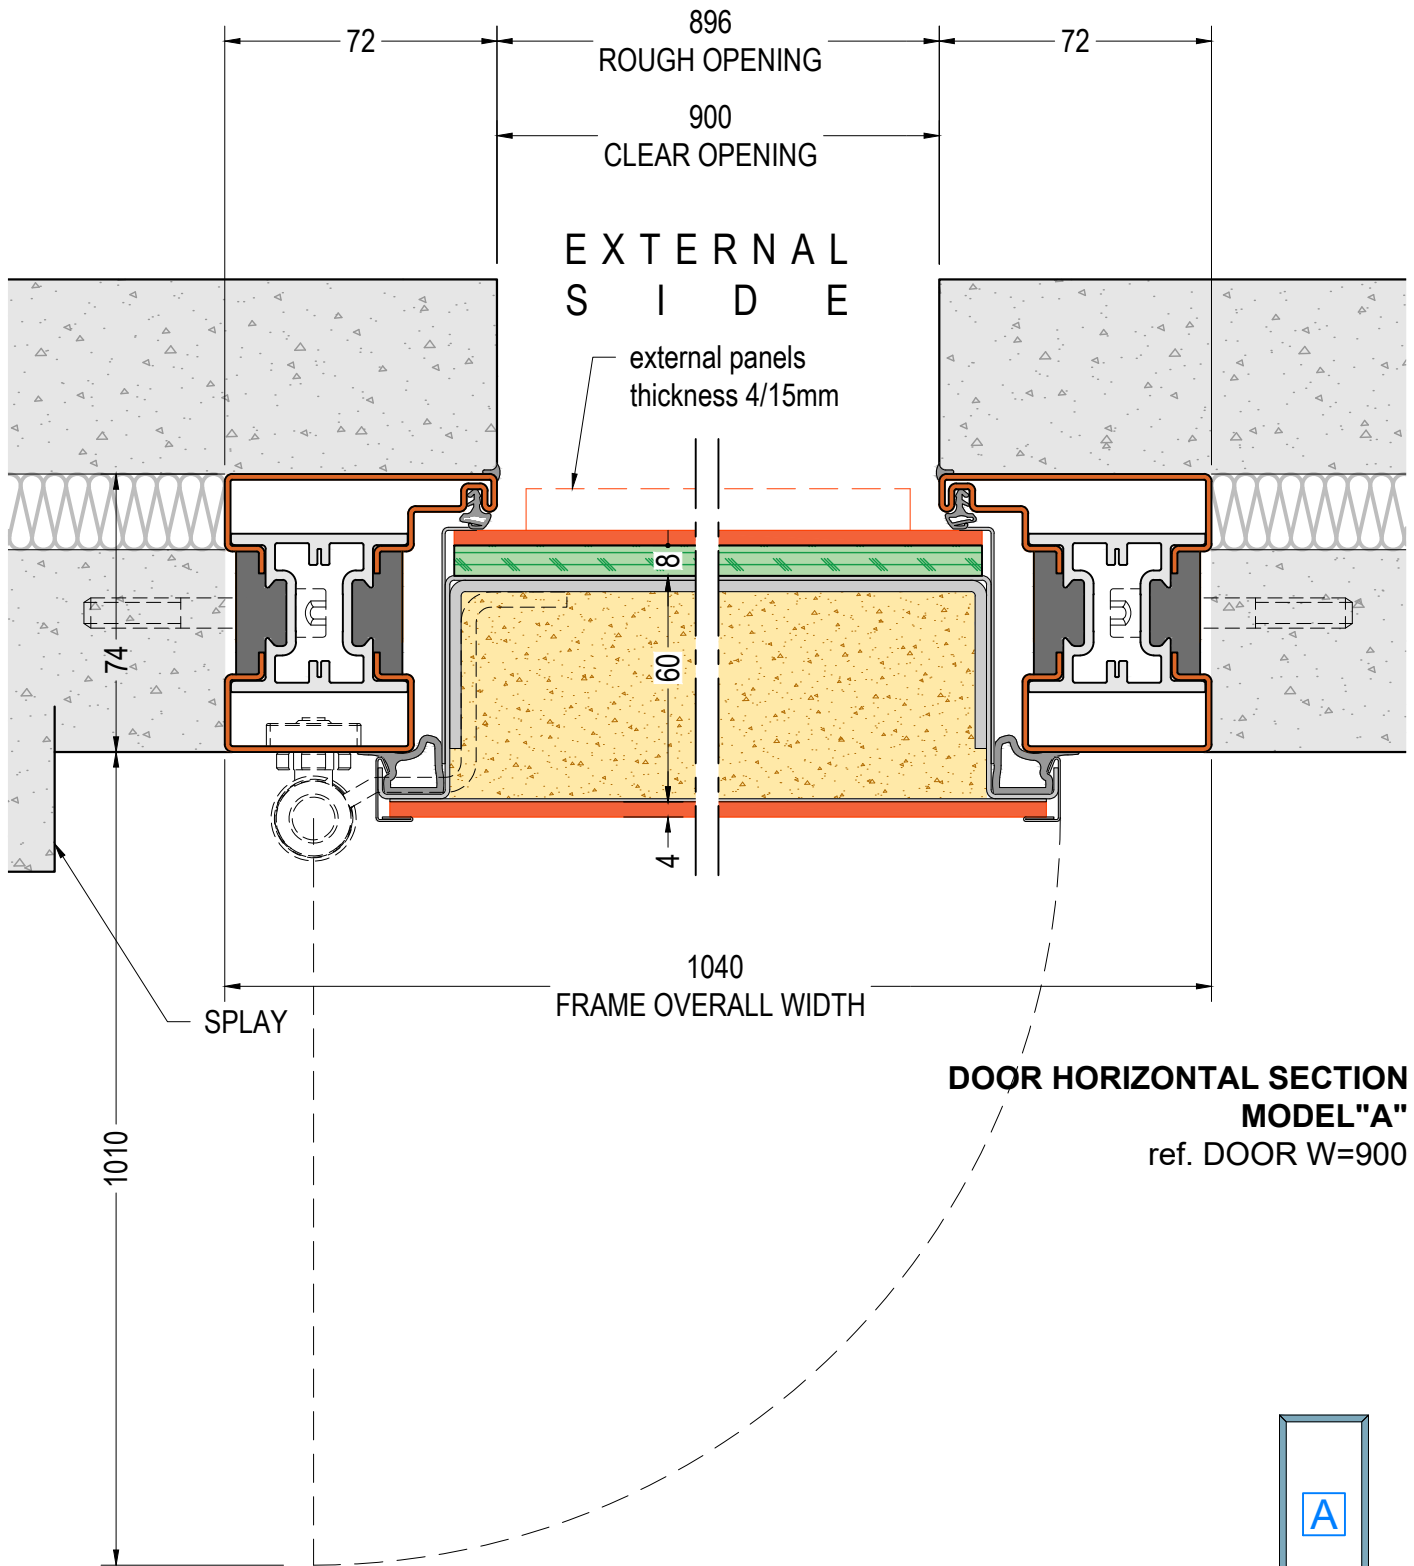

# **FRAMES and SUBFRAMES SECURITY DOORS**

**TECHNICAL DRAWINGS**  
rev. 2021.06.29

**DOOR HORIZONTAL SECTION  
MODEL "A"**  
ref. DOOR W=900

external side view

**PAINTED STEEL FRAME  
WITH THERMAL BREAK  
Solution 19**

**23.1**

HORIZONTAL SECTION - scale 1:2

v 1.4

DI.BI. PORTE BLINDATE Srl - Fano (PU) ITALY - [www.dibigroup.com](http://www.dibigroup.com)

**DOOR VERTICAL SECTION  
MODEL "A"**  
ref. DOOR H=2100

**DOOR DIMENSIONS:**  
W=min.700 - max.2000  
H=min.2000 - max.2450

**DOOR VERTICAL SECTION  
MODEL "A"**  
ref. DOOR H=2100

**DOOR DIMENSIONS:**  
W=min.700 - max.2000  
H=min.2000 - max.2300

external side view

**PAINTED STEEL FRAME WITH  
THERMAL BREAK FLUSH  
WITH THE WALL – Sol. 18**