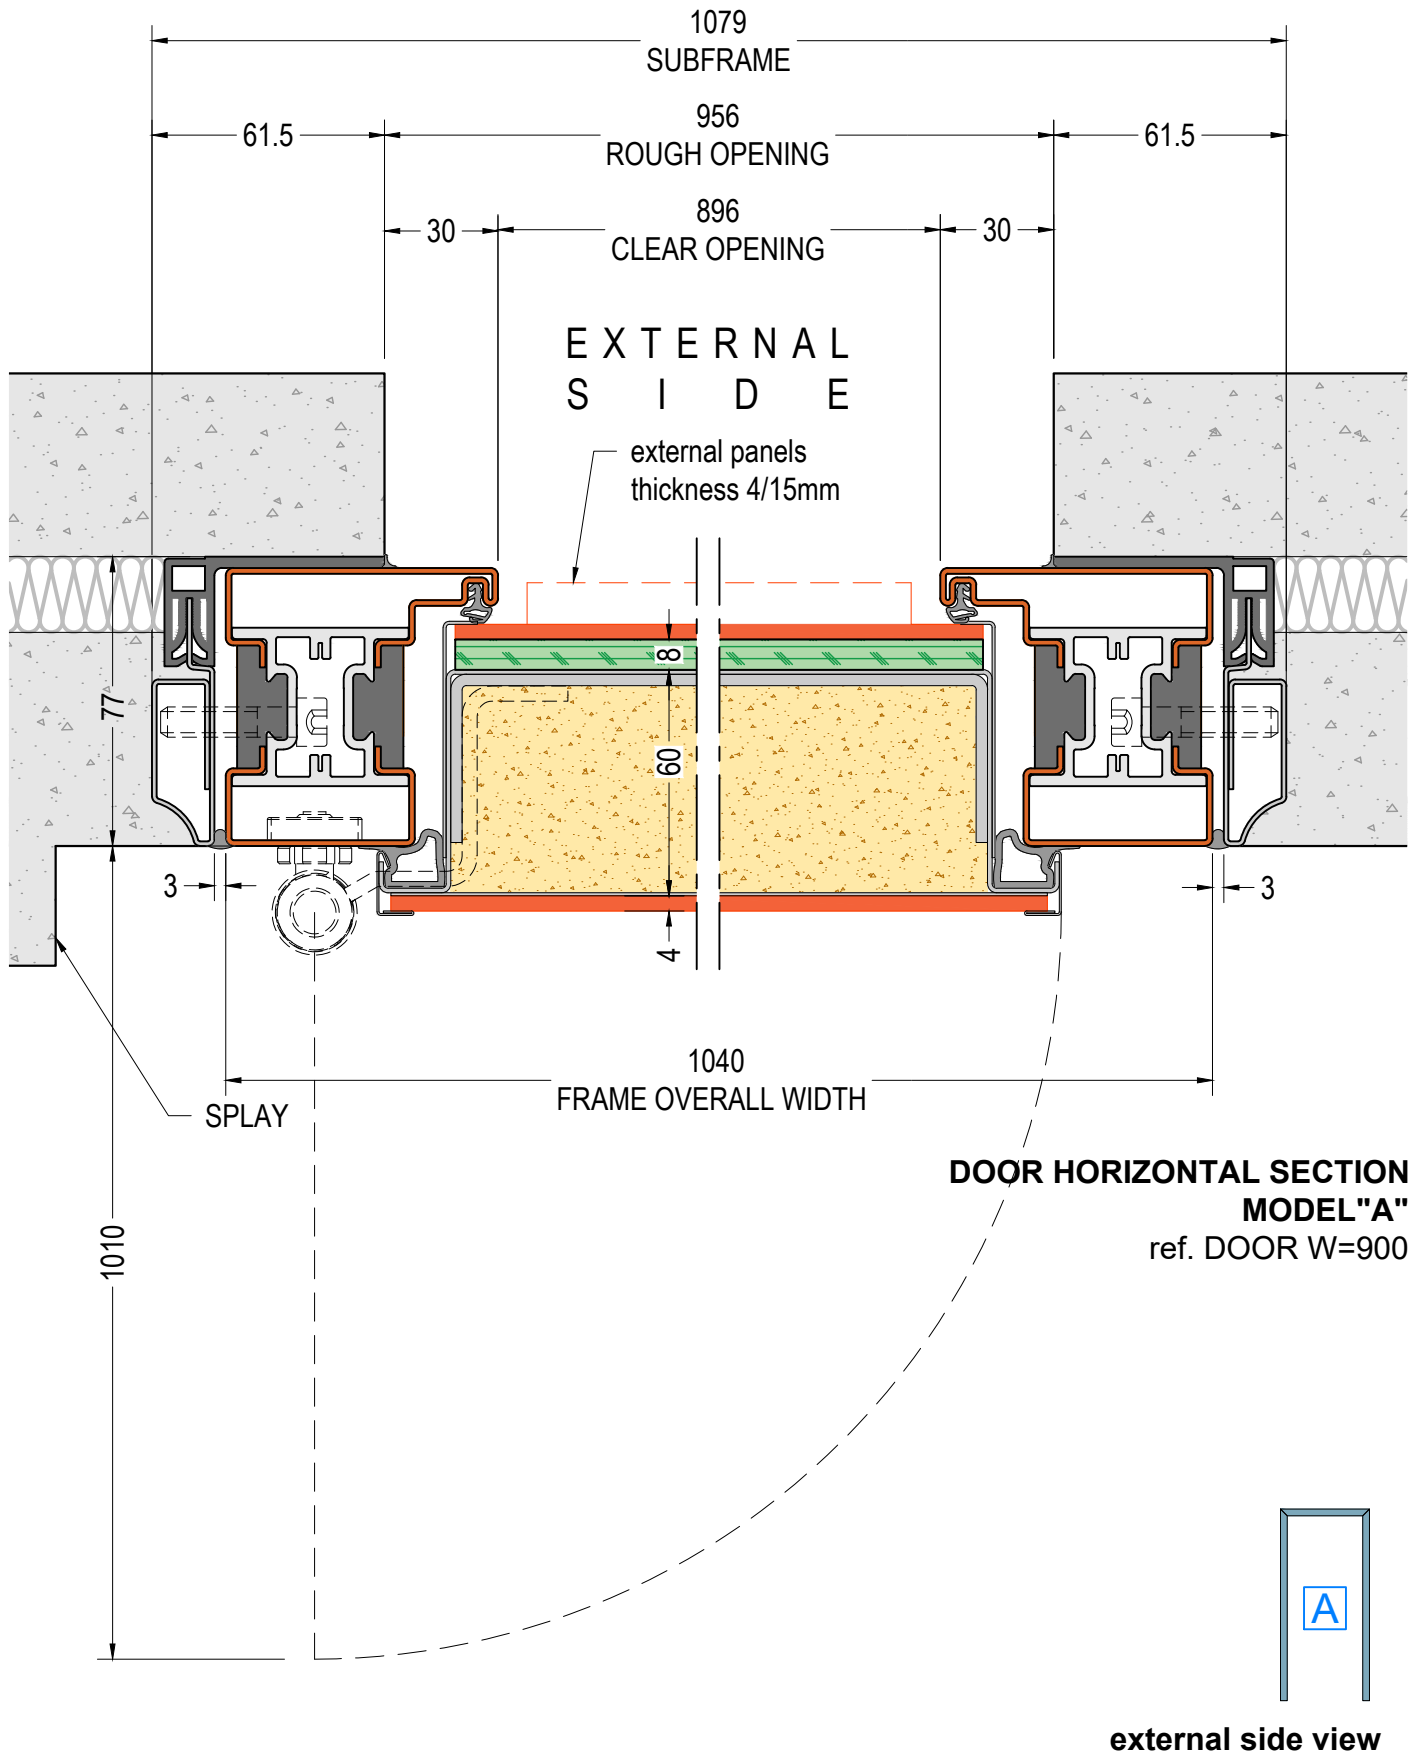

SICUREZZA & DESIGN

**PAINTED STEEL FRAME AND
SUBFRAME WITH THERMAL
BREAK – Soution 19 bis**

23.3

HORIZONTAL SECTION - scale 1:2

v 1.4

DI.BI. PORTE BLINDATE Srl - Fano (PU) ITALY - www.dibigroup.com